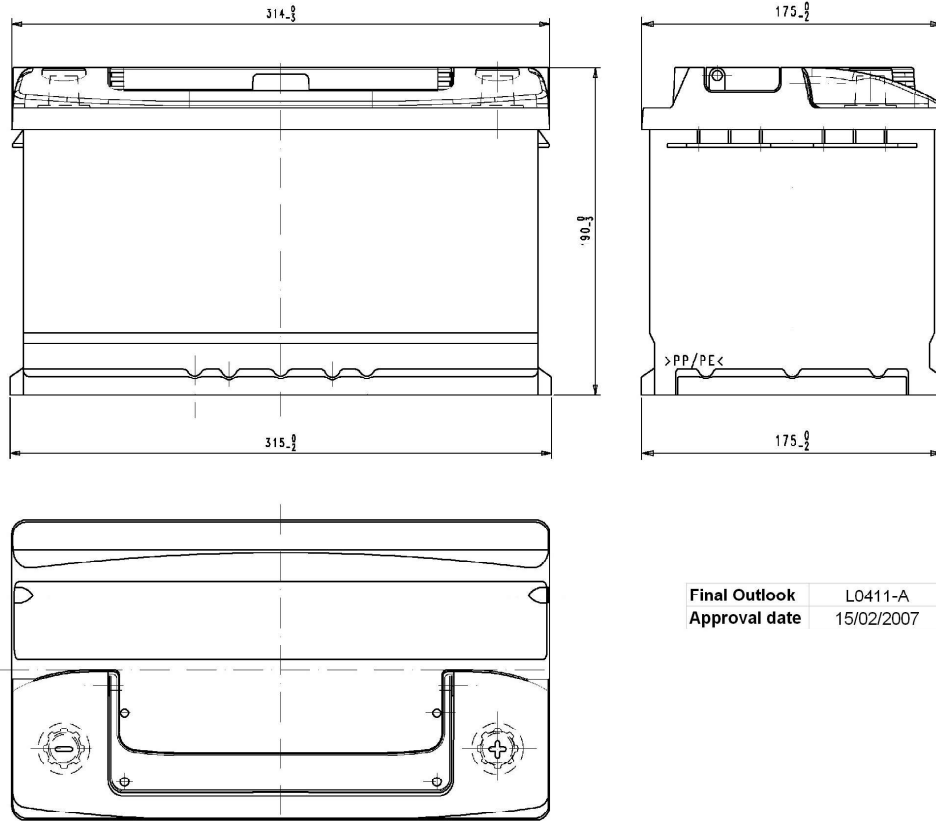

Central Article Code: L04066C11-A
 Local Code:

Created: 12/03/2014
 Modified: 31/07/2020

PERFORMANCES

Voltage (V):	12 V	
C20 (Ah):	80.0	20 h
Cranking (A):	640	EN
Charge:	WET	
Technology:	Vented/Flooded	
Grid:	Ca/Ca	

STD. DIMENSIONS

Length (mm ± 2):	315
Width (mm ± 2):	175
Height (mm ± 2):	190

All figures show nominal values. Tolerances are according to EN50342 and applicable European Regulations.

CONTAINER

Type:	L04	BLACK
Hold Down:	B13	
H.D. Adapter:	No	

COVER

Type:	NPR	BLACK
Polarity:	ETN 0	
Terminals:	EN taper post	
Terminal Adapter:	No	
SOCI:	No	
Ventilation:	Central	
Filter:	2 Filters	
Lateral Plug:	Standard	Right side BLACK shape

PLUGS

Type:	1 x NPR (Mani)	BLACK
-------	----------------	-------